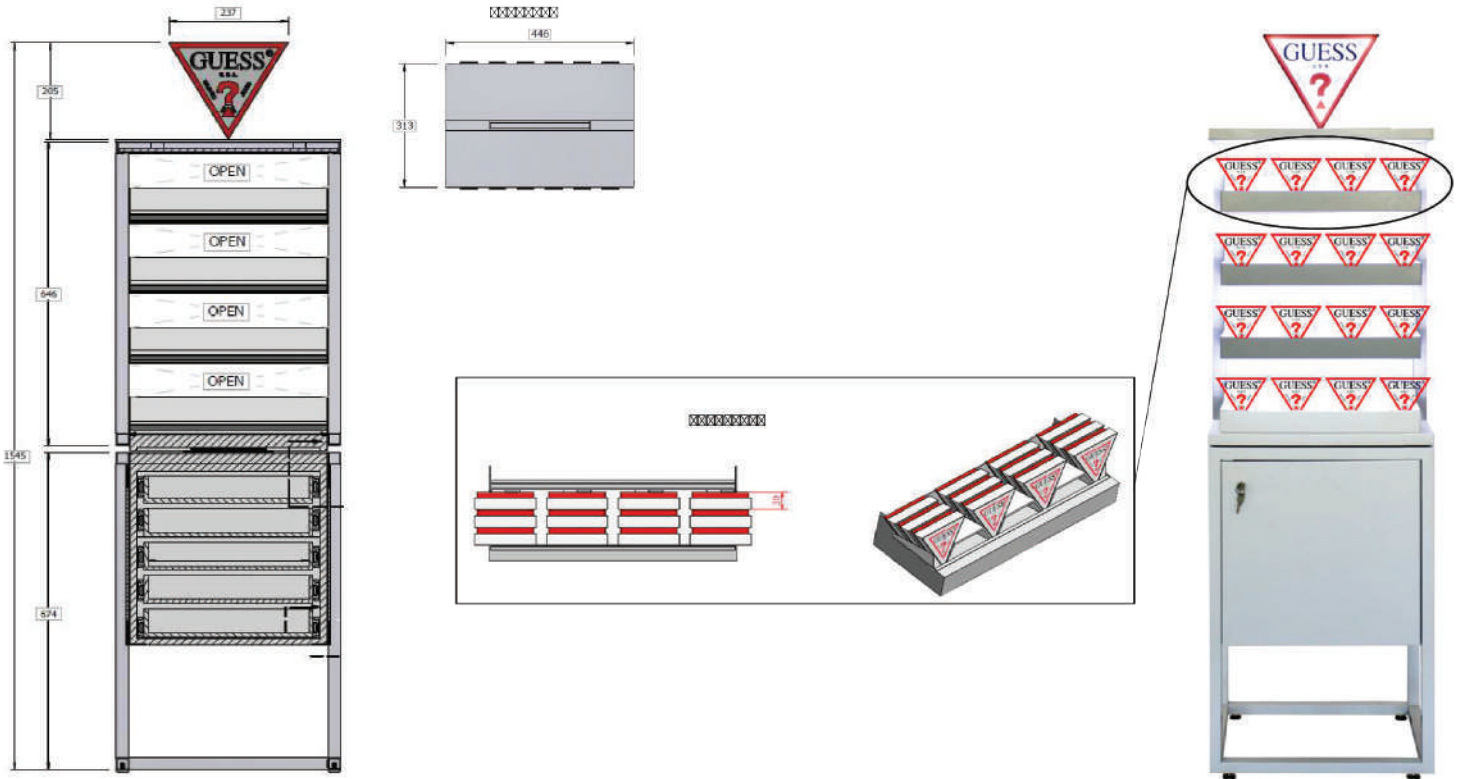

TECHNICAL SPECS

HEIGHT: 135 cm + 21 cm (Triangle Signal)
 WIDTH: 45 cm
 DEPTH: 32 cm

PACKAGING

NEW
UBS29221-S

GJB0096 HEART WARMING

49,00 €

7 618584 167649

NEW
UBS29226