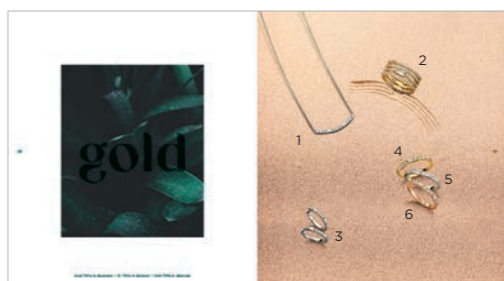

1	064486/A	NECKLACE WHITE GOLD + DIAMOND 0.770 CT	€ 3055
2	064389/A	RING WHITE GOLD + DIAMOND 0.670 CT	€ 2329
3	064485/A	EARRINGS WHITE GOLD + DIAMOND 1.040 CT	€ 3929
4	064381/A	RING PINK GOLD + DIAMOND 0.460 CT	€ 1965
5	064382/A	RING YELLOW GOLD + DIAMOND 0.460 CT	€ 1965
6	064380/A	RING WHITE GOLD + DIAMOND 0.460 CT	€ 1965
7	064261/A	RING PINK GOLD + DIAMOND 0.510 CT	€ 1945
8	064393/A	RING WHITE GOLD + DIAMOND 0.340 CT	€ 1285
9	064488/A	RING YELLOW GOLD + DIAMOND 0.480 CT	€ 1599
10	05855/A	BRACELET WHITE GOLD + DIAMOND 0.630 CT	€ 3085
11	064496/A	BRACELET WHITE GOLD + DIAMOND 0.830 CT	€ 4125

P. 48-49