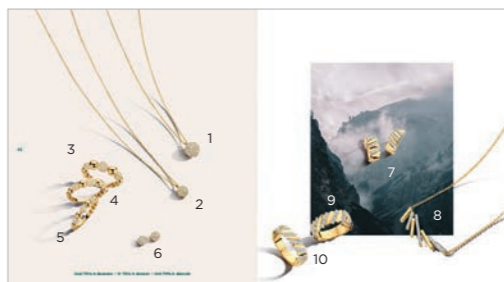

P. 38-39

1	063778/A	RING YELLOW GOLD + DIAMOND 0.420 CT	€ 2695
2	063769/A	NECKLACE YELLOW GOLD + DIAMOND 0.350 CT	€ 2099
3	063772/NA	NECKLACE YELLOW-WHITE GOLD + DIA 0.350 CT + MOTHER OF PEARL	€ 2349
4	063771/NA	RING YELLOW-WHITE GOLD + DIAMOND 0.270 CT + MOTHER OF PEARL	€ 2499
5	063774/NA	EARRINGS YELLOW-WHITE GOLD + DIA 0.550 CT + MOTHER OF PEARL	€ 3359

P. 40-41

1	063768/A	NECKLACE YELLOW GOLD + DIAMOND 0.360 CT	€ 1999
2	063767/A	EARRINGS YELLOW GOLD + DIAMOND 0.770 CT	€ 2899
3	063770/A	EARRINGS WHITE GOLD + DIAMOND 0.540 CT	€ 2655

P. 42-43

1	064352/A	NECKLACE WHITE GOLD + DIAMOND 1.240 CT	€ 4239
2	064353/SA	RING WHITE GOLD + DIAMOND 0.840 CT + BLUE SAPPHIRE	€ 3755
3	063716/A	EARRINGS WHITE GOLD + DIAMOND 0.350 CT	€ 1459

P. 44-45

1	92AX80/A	NECKLACE YELLOW GOLD + DIAMOND 0.620 CT	€ 2195
2	92AX60/A	NECKLACE YELLOW GOLD + DIAMOND 0.240 CT	€ 1375
3	91LX60/A	RING YELLOW GOLD + DIAMOND 0.590 CT	€ 2579
4	91LX50/A	RING YELLOW GOLD + DIAMOND 0.420 CT	€ 2035
5	91LX40/A	RING YELLOW GOLD + DIAMOND 0.330 CT	€ 1629
6	93BO50/A	EARRINGS YELLOW GOLD + DIAMOND 0.410 CT	€ 1619
7	064043/A	BOUCLES D'OREILLES OR JAUNE + DIAMANT 0.410 CT	€ 1389
8	064479/A	NECKLACE YELLOW-WHITE GOLD + DIAMOND 0.360 CT	€ 2339
9	064097/A	RING YELLOW-WHITE GOLD + DIAMOND 0.690 CT	€ 3049
10	064096/A	RING YELLOW-WHITE GOLD + DIAMOND 0.300 CT	€ 1749