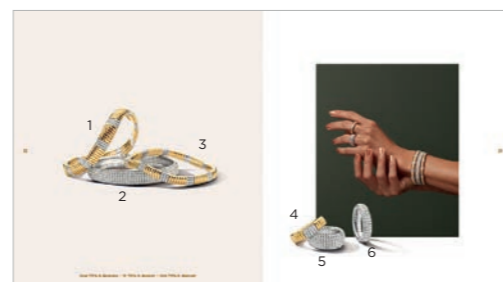

P. 16-17

1	FRG130/42	NECKLACE YELLOW GOLD	€ 299
2	064473/A	PENDANT YELLOW-WHITE GOLD + DIAMOND 0.360 CT	€ 2319
3	064401/A	RING YELLOW GOLD + DIAMOND 0.610 CT	€ 3149
4	064472/A	RING YELLOW-WHITE GOLD + DIAMOND 0.290 CT	€ 2199
5	064475/A	EARRINGS YELLOW-WHITE GOLD + DIAMOND 0.300 CT	€ 1819
6	FRG130/42	NECKLACE YELLOW GOLD	€ 299
7	064477/A	PENDANT YELLOW-WHITE GOLD + DIAMOND 0.130 CT	€ 1259
8	064478/A	EARRINGS YELLOW-WHITE GOLD + DIAMOND 0.140 CT	€ 1469
9	064474/A	RING YELLOW-WHITE GOLD + DIAMOND 0.310 CT	€ 3255

P. 20-21

1	064350/A	NECKLACE WHITE GOLD + DIAMOND 2.680 CT	€ 7955
2	064349/A	EARRINGS WHITE GOLD + DIAMOND 2.340 CT	€ 6069
3	064529/A	BRACELET WHITE GOLD + DIAMOND 0.590 CT	€ 2715

P. 22-23

1	064002/A	BRACELET YELLOW-WHITE GOLD + DIAMOND 2.100 CT	€ 11515
2	064004/A	BRACELET WHITE GOLD + DIAMOND 7.000 CT	€ 18479
3	064285/A	BRACELET YELLOW-WHITE GOLD + DIAMOND 1.050 CT	€ 7775
4	064284/A	RING YELLOW-WHITE GOLD + DIAMOND 0.200 CT	€ 2615
5	064003/A	RING WHITE GOLD + DIAMOND 1.000 CT	€ 4485
6	064287/A	RING WHITE GOLD + DIAMOND 0.580 CT	€ 3235