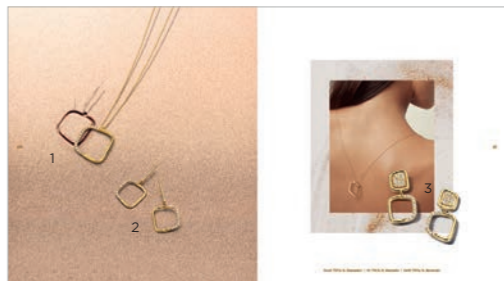

1	063778/A	RING YELLOW GOLD + DIAMOND 0.420 CT	€ 2695
2	063769/A	NECKLACE YELLOW GOLD + DIAMOND 0.350 CT	€ 2099
3	063772/NA	NECKLACE YELLOW-WHITE GOLD + DIA 0.350 CT + MOTHER OF PEARL	€ 2349
4	063771/NA	RING YELLOW-WHITE GOLD + DIAMOND 0.270 CT + MOTHER OF PEARL	€ 2499
5	063774/NA	EARRINGS YELLOW-WHITE GOLD + DIA 0.550 CT + MOTHER OF PEARL	€ 3359

P. 40-41