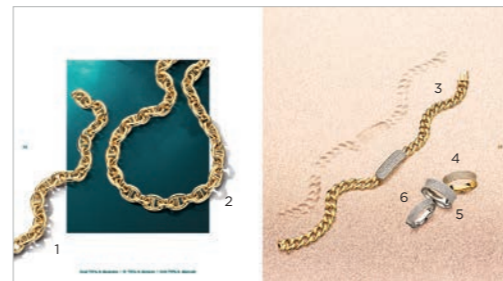

P. 8-9

1	064565/A	NECKLACE WHITE GOLD + DIAMOND 0.550 CT	€ 2335
2	064562/A	RING WHITE GOLD + DIAMOND 0.730 CT	€ 3375
3	064420/A	BRACELET WHITE GOLD + DIAMOND 4.180 CT	€ 14779
4	064563/A	BRACELET YELLOW-WHITE GOLD + DIAMOND 1.320 CT	€ 10915

P. 10-11

1	064564/A	EARRINGS WHITE GOLD + DIAMOND 1.090 CT	€ 3515
---	----------	--	--------

P. 12-13

1	063247/A	NECKLACE WHITE GOLD + DIAMOND 0.160 CT	€ 1195
2	063589/A	EARRINGS WHITE GOLD + DIAMOND 0.150 CT	€ 1089
3	064241/A	RING WHITE GOLD + DIAMOND 0.180 CT	€ 1599
4	064497/A	BRACELET WHITE GOLD + DIAMOND 3.800 CT	€ 13715

P. 14-15

1	063878/20	BRACELET YELLOW GOLD	€ 3359
2	063879/45	NECKLACE YELLOW GOLD	€ 7949
3	063651/A	BRACELET YELLOW-WHITE GOLD + DIAMOND 0.760 CT	€ 7415
4	91LM54/A	RING YELLOW GOLD + DIAMOND 0.590 CT	€ 2649
5	91LN63/A	RING WHITE GOLD + DIAMOND 0.680 CT	€ 3265
6	91LN43/A	RING WHITE GOLD + DIAMOND 0.480 CT	€ 2225

P. 16-17

1	FRG130/42	NECKLACE YELLOW GOLD	€ 299
2	064473/A	PENDANT YELLOW-WHITE GOLD + DIAMOND 0.360 CT	€ 2319
3	064401/A	RING YELLOW GOLD + DIAMOND 0.610 CT	€ 3149
4	064472/A	RING YELLOW-WHITE GOLD + DIAMOND 0.290 CT	€ 2199
5	064475/A	EARRINGS YELLOW-WHITE GOLD + DIAMOND 0.300 CT	€ 1819
6	FRG130/42	NECKLACE YELLOW GOLD	€ 299
7	064477/A	PENDANT YELLOW-WHITE GOLD + DIAMOND 0.130 CT	€ 1259
8	064478/A	EARRINGS YELLOW-WHITE GOLD + DIAMOND 0.140 CT	€ 1469
9	064474/A	RING YELLOW-WHITE GOLD + DIAMOND 0.310 CT	€ 3255