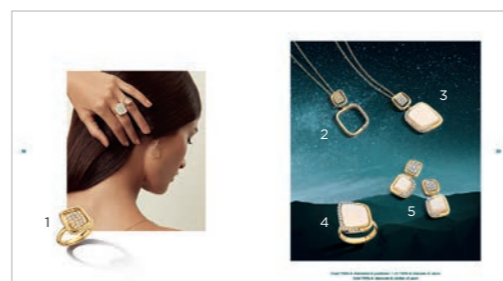

P. 28-29

1	064354/A	NECKLACE YELLOW GOLD + DIAMOND 1.540 CT	€ 5599
2	064398/A	BRACELET YELLOW GOLD + DIAMOND 0.160 CT	€ 1199
3	064400/A	EARRINGS YELLOW GOLD + DIAMOND 0.120 CT	€ 999

P. 32-33

1	064483/A	BRACELET WHITE GOLD + DIAMOND 11.000 CT	€ 34975
2	064439/A	RING WHITE GOLD + DIAMOND 1.640 CT	€ 5495
3	064411/A	NECKLACE YELLOW GOLD + DIAMOND 0.180 CT	€ 975
4	064412/A	RING YELLOW GOLD + DIAMOND 0.300 CT	€ 1359
5	064410/A	EARRINGS YELLOW GOLD + DIAMOND 0.290 CT	€ 1235

P. 34-35

1	064532/A	NECKLACE WHITE GOLD + DIAMOND 0.450 CT	€ 1855
2	064437/A	EARRINGS WHITE GOLD + DIAMOND 0.970 CT	€ 3245
3	064438/A	RING WHITE GOLD + DIAMOND 0.500 CT	€ 1935

P. 36-37

1	064451/NA	NECKLACE YELLOW GOLD + DIAM. 0.060 CT + MOTHER OF PEARL	€ 1699
2	063775/NA	RING YELLOW GOLD + DIAMOND 0.270 CT + MOTHER OF PEARL	€ 2395
3	064328/A	NECKLACE YELLOW GOLD + DIAMOND 0.480 CT	€ 1695
4	064320/A	EARRINGS YELLOW GOLD + DIAMOND 0.420 CT	€ 1399

P. 38-39

1	063778/A	RING YELLOW GOLD + DIAMOND 0.420 CT	€ 2695
2	063769/A	NECKLACE YELLOW GOLD + DIAMOND 0.350 CT	€ 2099
3	063772/NA	NECKLACE YELLOW-WHITE GOLD + DIA 0.350 CT + MOTHER OF PEARL	€ 2349
4	063771/NA	RING YELLOW-WHITE GOLD + DIAMOND 0.270 CT + MOTHER OF PEARL	€ 2499
5	063774/NA	EARRINGS YELLOW-WHITE GOLD + DIA 0.550 CT + MOTHER OF PEARL	€ 3359