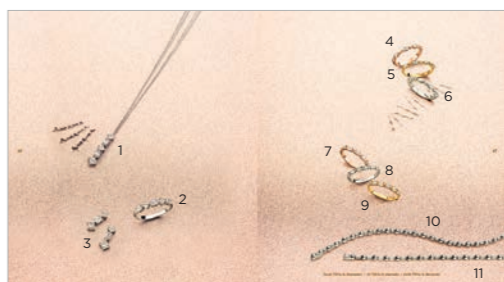

1	92AX80/A	NECKLACE YELLOW GOLD + DIAMOND 0.620 CT	€ 2195
2	92AX60/A	NECKLACE YELLOW GOLD + DIAMOND 0.240 CT	€ 1375
3	91LX60/A	RING YELLOW GOLD + DIAMOND 0.590 CT	€ 2579
4	91LX50/A	RING YELLOW GOLD + DIAMOND 0.420 CT	€ 2035
5	91LX40/A	RING YELLOW GOLD + DIAMOND 0.330 CT	€ 1629
6	93BO50/A	EARRINGS YELLOW GOLD + DIAMOND 0.410 CT	€ 1619
7	064043/A	BOUCLES D'OREILLES OR JAUNE + DIAMANT 0.410 CT	€ 1389
8	064479/A	NECKLACE YELLOW-WHITE GOLD + DIAMOND 0.360 CT	€ 2339
9	064097/A	RING YELLOW-WHITE GOLD + DIAMOND 0.690 CT	€ 3049
10	064096/A	RING YELLOW-WHITE GOLD + DIAMOND 0.300 CT	€ 1749

P. 46-47