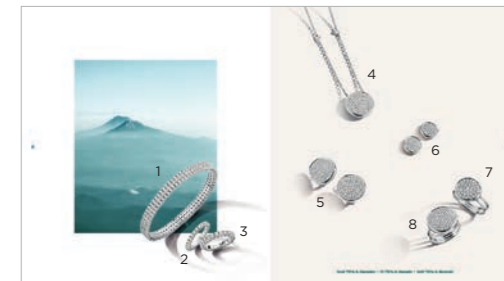

BEHEYT  
jewels

Temporary  
price list 2022

Liste de prix  
provisoire 2022

P. 4-5

1	91LV16/A	RING YELLOW-WHITE GOLD + DIAMOND 0.080 CT	€ 1955
2	91LV20/A	RING YELLOW-WHITE GOLD + DIAMOND 0.120 CT	€ 2469
3	91LV13/A	RING YELLOW-WHITE GOLD + DIAMOND 0.060 CT	€ 1699
4	93BM13/A	EARRINGS YELLOW-WHITE GOLD + DIAMOND 0.130 CT	€ 2269
5	064293/A	NECKLACE YELLOW-WHITE GOLD + DIAMOND 0.180 CT	€ 3425
6	064292/A	NECKLACE YELLOW-WHITE GOLD + DIAMOND 0.060 CT	€ 1445

P. 6-7

1	064237/A	BRACELET WHITE GOLD + DIAMOND 6.630 CT	€ 15945
2	91LA24/A	RING WHITE GOLD + DIAMOND 0.690 CT	€ 2099
3	91LA28/A	RING WHITE GOLD + DIAMOND 0.960 CT	€ 3039
4	064289/A	NECKLACE WHITE GOLD + DIAMOND 1.360 CT	€ 5109
5	93BN17/A	EARRINGS WHITE GOLD + DIAMOND 1.870 CT	€ 6775
6	93BN12/A	EARRINGS WHITE GOLD + DIAMOND 0.830 CT	€ 2999
7	91LW13/A	RING WHITE GOLD + DIAMOND 0.590 CT	€ 2575
8	91LW18/A	RING WHITE GOLD + DIAMOND 1.160 CT	€ 4685