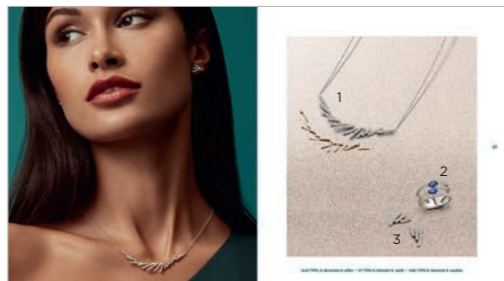

1	063768/A	NECKLACE YELLOW GOLD + DIAMOND 0.360 CT	€ 1999
2	063767/A	EARRINGS YELLOW GOLD + DIAMOND 0.770 CT	€ 2899
3	063770/A	EARRINGS WHITE GOLD + DIAMOND 0.540 CT	€ 2655

P. 42-43